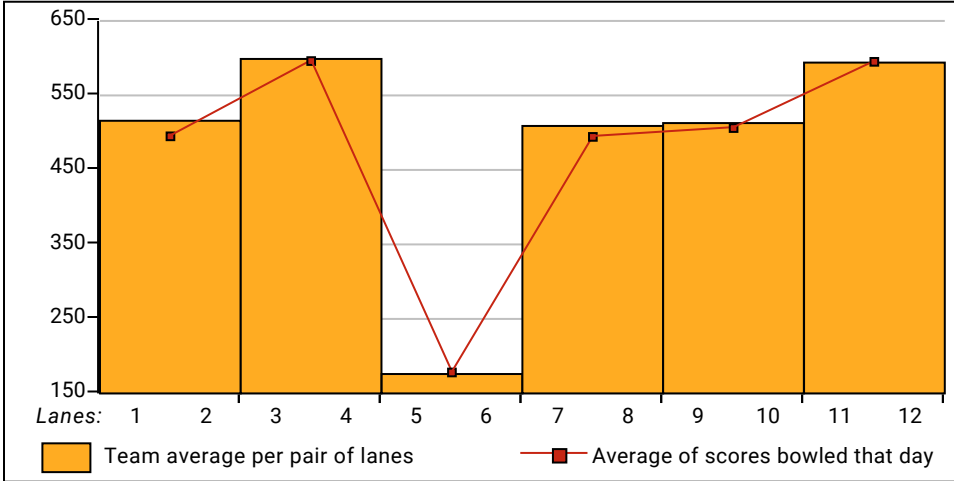

SOUTH CLASSIC_23_24

Chops Bowl

This report is for scores bowled February 14 which is Week 16 of 17

This Week's Statistics

	Over All	Men	Women
How many people bowled	35	20	15
Number of games bowled	103	59	44
Actual average of week's scores	131.82	148.56	109.36
How many games above average	48	24	24
How many games below average	51	31	20
Pins above/below average per game	0.02	-3.05	4.14
How many people raised average by this amount	15 1.27	8 1.06	7 1.50
How many people went down by this amount	18 -0.95	12 -1.25	6 -0.34
League average before bowling	132.16	152.47	105.08
League average after bowling	132.22	152.14	105.64
Change in league average	0.06	-0.33	0.56
800s	--	--	--
775s	--	--	--
750s	--	--	--
725s	--	--	--
700s	--	--	--
675s	--	--	--
650s	1	1	--
625s	--	--	--
600s	--	--	--
575s	--	--	--
550s	2	2	--
525s	1	1	--
500s	3	2	1
475s	1	1	--
450s	3	3	--
425s	2	2	--
400s	4	2	2
below 400	18	6	12
300s	--	--	--
275s	--	--	--
250s	--	--	--
225s	3	3	--
200s	3	3	--
175s	8	6	2
150s	19	16	3
125s	17	12	5
100s	31	15	16
below 100	22	4	18

This report is for scores bowled February 14 which is Week 16 of 17

Team Average vs Avg of Scores

Average of Scores for Each Game

Amount Over/Under Team Average

This report is for scores bowled February 14 which is Week 16 of 17