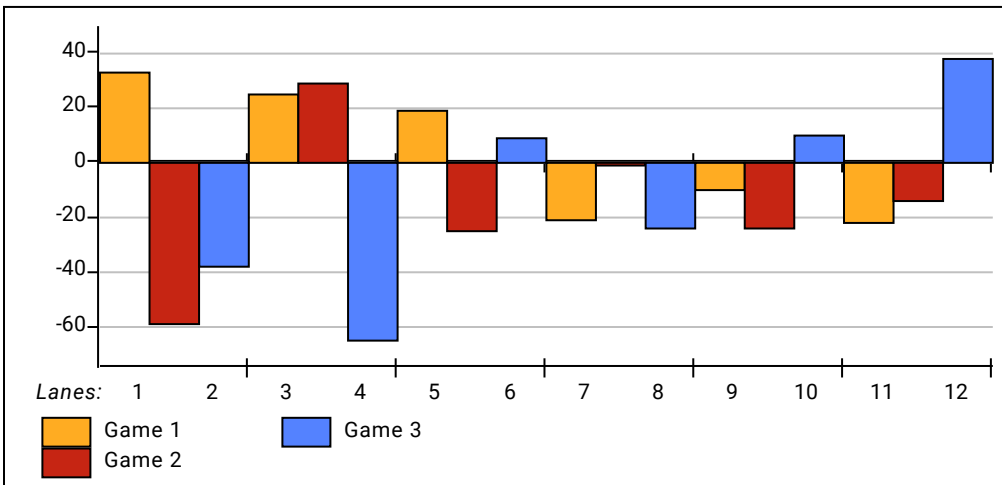

This report is for scores bowled February 14 which is Week 16 of 17

Team Average vs Avg of Scores

Average of Scores for Each Game

Amount Over/Under Team Average

This report is for scores bowled February 14 which is Week 16 of 17

League Average Week-by-Week

League Average Statistics for Last Week

	League	Right Hand	Left Hand	Men (Lft+Rt)	Women (Lft+Rt)
League Average Before Bowling	132.16	132.16		152.47	105.08
Average of scores bowled that night	131.82	131.82		148.56	109.36
New League Average After Bowling	132.22	132.22		152.14	105.64
Change in League Average	.06	.06		-.33	.56
People Who Bowled Over Average	15	15		8	7
People Who Bowled Under Average	18	18		12	6
Average Amount of Series Over Avg	36.93	36.93		38.75	34.86
Average Amount of Series Under Avg	-21.89	-21.89		-27.58	-10.50
Difference Avg, NiteAvg	.02	.02		-3.05	4.14
Number of Bowlers	35	35		20	15
Number of Games Bowled	103	103		59	44
People Who Raised Their Average	15	15		8	7
Raised By an Average of This Amount	1.27	1.27		1.06	1.50
People Who Lowered Their Average	18	18		12	6
Lowered By an Average of This Amou	-.95	-.95		-1.25	-.34
Number of Games Bowled Over Avera	48	48		24	24
Number of Games Bowled Under Avera	51	51		31	20