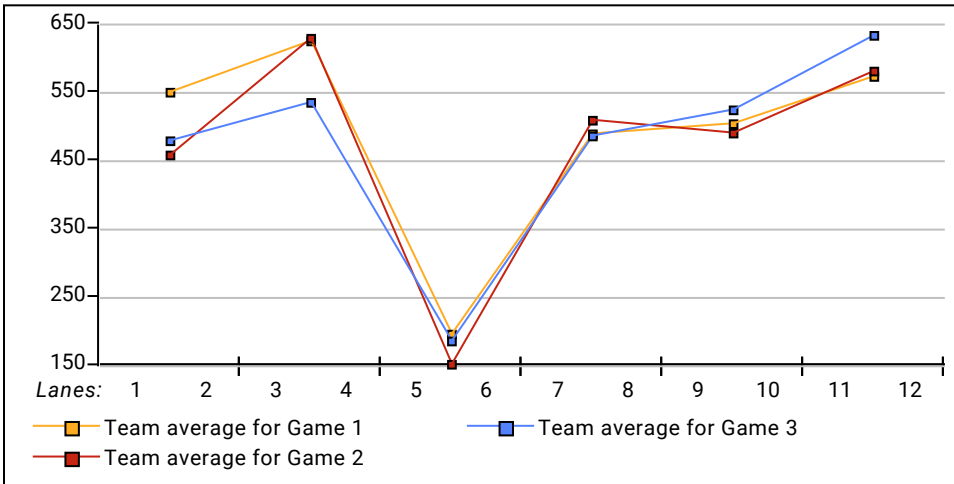

SOUTH CLASSIC_23_24

Chops Bowl

This report is for scores bowled February 14 which is Week 16 of 17

This Week's Statistics

	Over All	Men	Women
How many people bowled	35	20	15
Number of games bowled	103	59	44
Actual average of week's scores	131.82	148.56	109.36
How many games above average	48	24	24
How many games below average	51	31	20
Pins above/below average per game	0.02	-3.05	4.14
How many people raised average by this amount	15 1.27	8 1.06	7 1.50
How many people went down by this amount	18 -0.95	12 -1.25	6 -0.34
League average before bowling	132.16	152.47	105.08
League average after bowling	132.22	152.14	105.64
Change in league average	0.06	-0.33	0.56
800s	--	--	--
775s	--	--	--
750s	--	--	--
725s	--	--	--
700s	--	--	--
675s	--	--	--
650s	1	1	--
625s	--	--	--
600s	--	--	--
575s	--	--	--
550s	2	2	--
525s	1	1	--
500s	3	2	1
475s	1	1	--
450s	3	3	--
425s	2	2	--
400s	4	2	2
below 400	18	6	12
300s	--	--	--
275s	--	--	--
250s	--	--	--
225s	3	3	--
200s	3	3	--
175s	8	6	2
150s	19	16	3
125s	17	12	5
100s	31	15	16
below 100	22	4	18

This report is for scores bowled February 14 which is Week 16 of 17

Team Average vs Avg of Scores

Average of Scores for Each Game

Amount Over/Under Team Average

This report is for scores bowled February 14 which is Week 16 of 17