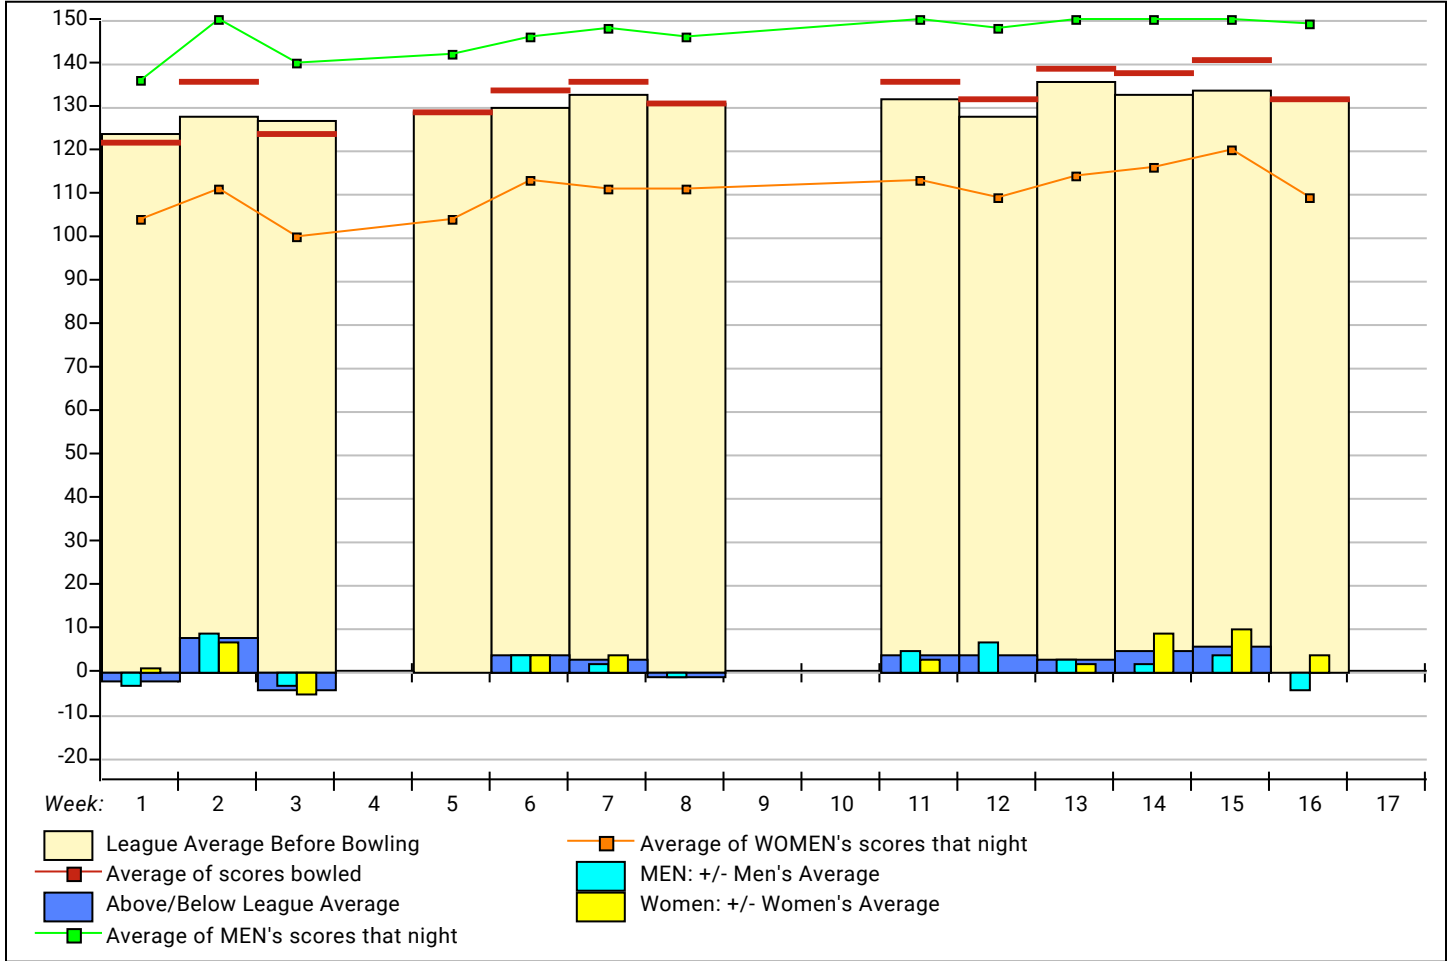

This report is for scores bowled February 14 which is Week 16 of 17

League Average Week-by-Week

League Average Statistics for Last Week

	League	Right Hand	Left Hand	Men (Lft+Rt)	Women (Lft+Rt)
League Average Before Bowling	132.16	132.16		152.47	105.08
Average of scores bowled that night	131.82	131.82		148.56	109.36
New League Average After Bowling	132.22	132.22		152.14	105.64
Change in League Average	.06	.06		-.33	.56
People Who Bowled Over Average	15	15		8	7
People Who Bowled Under Average	18	18		12	6
Average Amount of Series Over Avg	36.93	36.93		38.75	34.86
Average Amount of Series Under Avg	-21.89	-21.89		-27.58	-10.50
Difference Avg, NiteAvg	.02	.02		-3.05	4.14
Number of Bowlers	35	35		20	15
Number of Games Bowled	103	103		59	44
People Who Raised Their Average	15	15		8	7
Raised By an Average of This Amount	1.27	1.27		1.06	1.50
People Who Lowered Their Average	18	18		12	6
Lowered By an Average of This Amou	-.95	-.95		-1.25	-.34
Number of Games Bowled Over Avera	48	48		24	24
Number of Games Bowled Under Avera	51	51		31	20

Note: Averages are based only on people who bowled.