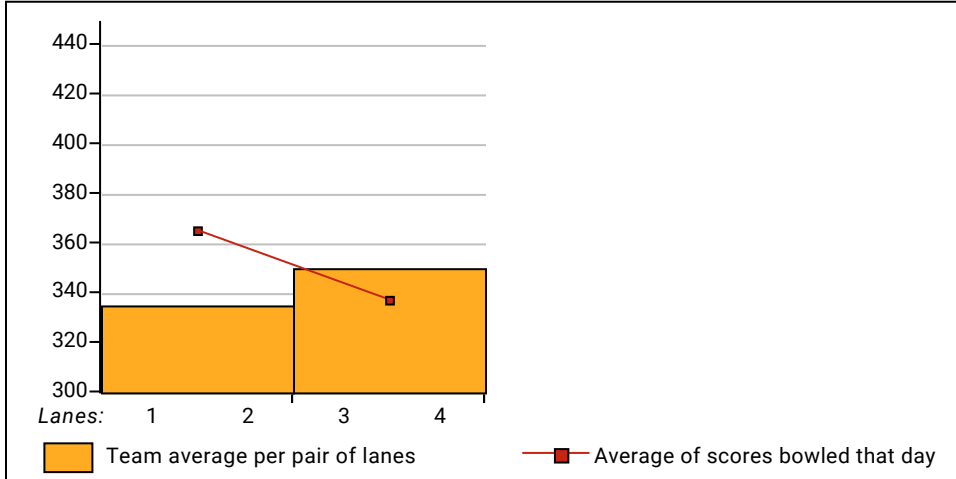

Chipper Chicks Ladies Classic

Chops Bowl

This report is for scores bowled December 19 which is Week 15 of 15

This Week's Statistics

	<u>Women</u>
How many people bowled	12
Number of games bowled	36
Actual average of week's scores	117.25
How many games above average	20
How many games below average	16
Pins above/below average per game	2.92
How many people raised average	8
by this amount	0.73
How many people went down	4
by this amount	-1.06
League average before bowling	114.89
League average after bowling	115.02
Change in league average	0.14
800s	--
775s	--
750s	--
725s	--
700s	--
675s	--
650s	--
625s	--
600s	--
575s	--
550s	--
525s	--
500s	--
475s	1
450s	--
425s	3
400s	1
below 400	7
300s	--
275s	--
250s	--
225s	--
200s	--
175s	1
150s	6
125s	9
100s	7
below 100	13

This report is for scores bowled December 19 which is Week 15 of 15

Team Average vs Avg of Scores

Average of Scores for Each Game

Amount Over/Under Team Average

This report is for scores bowled December 19 which is Week 15 of 15

League Average Week-by-Week

League Average Statistics for Last Week

	League	Right Hand	Left Hand	Men (Lft+Rt)	Women (Lft+Rt)
League Average Before Bowling	114.89	114.89			114.89
Average of scores bowled that night	117.25	117.25			117.25
New League Average After Bowling	115.02	115.02			115.02
Change in League Average	.14	.14			.14
People Who Bowled Over Average	8	8			8
People Who Bowled Under Average	4	4			4
Average Amount of Series Over Avg	32.50	32.50			32.50
Average Amount of Series Under Avg	-38.75	-38.75			-38.75
Difference Avg, NiteAvg	2.92	2.92			2.92
Number of Bowlers	12	12			12
Number of Games Bowled	36	36			36
People Who Raised Their Average	8	8			8
Raised By an Average of This Amount	.73	.73			.73
People Who Lowered Their Average	4	4			4
Lowered By an Average of This Amou	-1.06	-1.06			-1.06
Number of Games Bowled Over Avera	20	20			20
Number of Games Bowled Under Avera	16	16			16