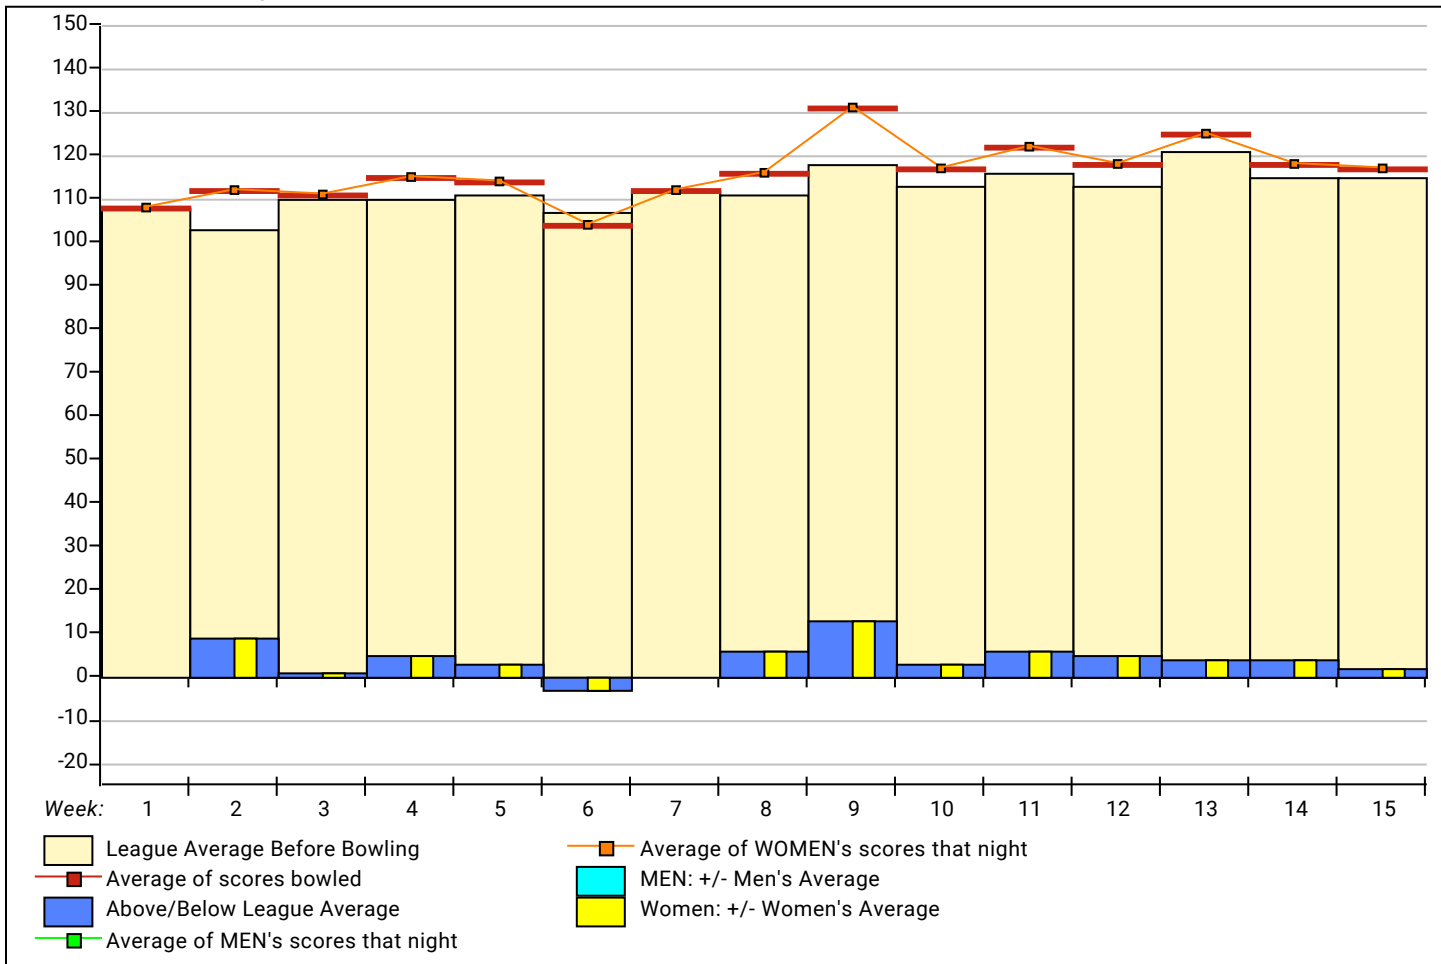

Chipper Chicks Ladies Classic

Chops Bowl

This report is for scores bowled December 19 which is Week 15 of 15

This Week's Statistics

	<u>Women</u>
How many people bowled	12
Number of games bowled	36
Actual average of week's scores	117.25
How many games above average	20
How many games below average	16
Pins above/below average per game	2.92
How many people raised average	8
by this amount	0.73
How many people went down	4
by this amount	-1.06
League average before bowling	114.89
League average after bowling	115.02
Change in league average	0.14
800s	--
775s	--
750s	--
725s	--
700s	--
675s	--
650s	--
625s	--
600s	--
575s	--
550s	--
525s	--
500s	--
475s	1
450s	--
425s	3
400s	1
below 400	7
300s	--
275s	--
250s	--
225s	--
200s	--
175s	1
150s	6
125s	9
100s	7
below 100	13

This report is for scores bowled December 19 which is Week 15 of 15

Team Average vs Avg of Scores

Average of Scores for Each Game

Amount Over/Under Team Average

This report is for scores bowled December 19 which is Week 15 of 15

League Average Week-by-Week

League Average Statistics for Last Week

	League	Right Hand	Left Hand	Men (Lft+Rt)	Women (Lft+Rt)
League Average Before Bowling	114.89	114.89			114.89
Average of scores bowled that night	117.25	117.25			117.25
New League Average After Bowling	115.02	115.02			115.02
Change in League Average	.14	.14			.14
People Who Bowled Over Average	8	8			8
People Who Bowled Under Average	4	4			4
Average Amount of Series Over Avg	32.50	32.50			32.50
Average Amount of Series Under Avg	-38.75	-38.75			-38.75
Difference Avg, NiteAvg	2.92	2.92			2.92
Number of Bowlers	12	12			12
Number of Games Bowled	36	36			36
People Who Raised Their Average	8	8			8
Raised By an Average of This Amount	.73	.73			.73
People Who Lowered Their Average	4	4			4
Lowered By an Average of This Amou	-1.06	-1.06			-1.06
Number of Games Bowled Over Avera	20	20			20
Number of Games Bowled Under Avera	16	16			16