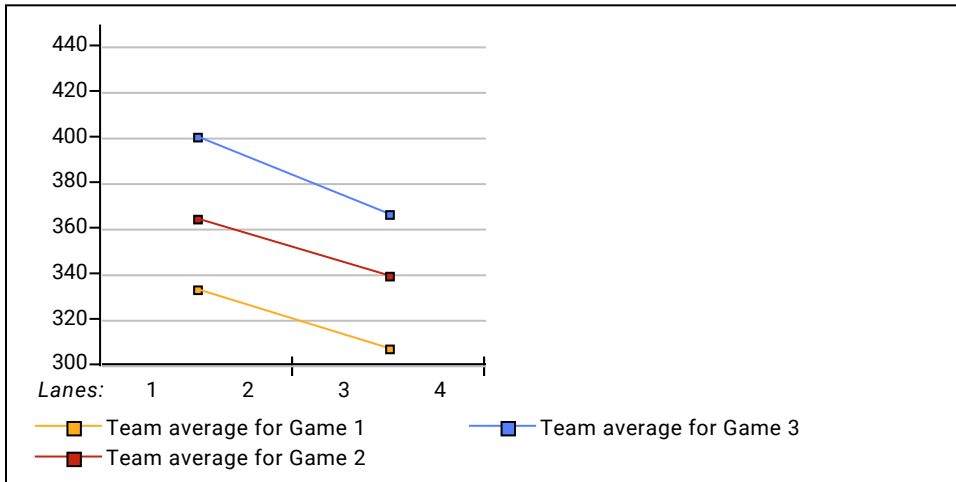

Chipper Chicks Ladies Classic

Chops Bowl

This report is for scores bowled December 19 which is Week 15 of 15

This Week's Statistics

	<u>Women</u>
How many people bowled	12
Number of games bowled	36
Actual average of week's scores	117.25
How many games above average	20
How many games below average	16
Pins above/below average per game	2.92
How many people raised average	8
by this amount	0.73
How many people went down	4
by this amount	-1.06
League average before bowling	114.89
League average after bowling	115.02
Change in league average	0.14
800s	--
775s	--
750s	--
725s	--
700s	--
675s	--
650s	--
625s	--
600s	--
575s	--
550s	--
525s	--
500s	--
475s	1
450s	--
425s	3
400s	1
below 400	7
300s	--
275s	--
250s	--
225s	--
200s	--
175s	1
150s	6
125s	9
100s	7
below 100	13

This report is for scores bowled December 19 which is Week 15 of 15

Team Average vs Avg of Scores

Average of Scores for Each Game

Amount Over/Under Team Average

This report is for scores bowled December 19 which is Week 15 of 15