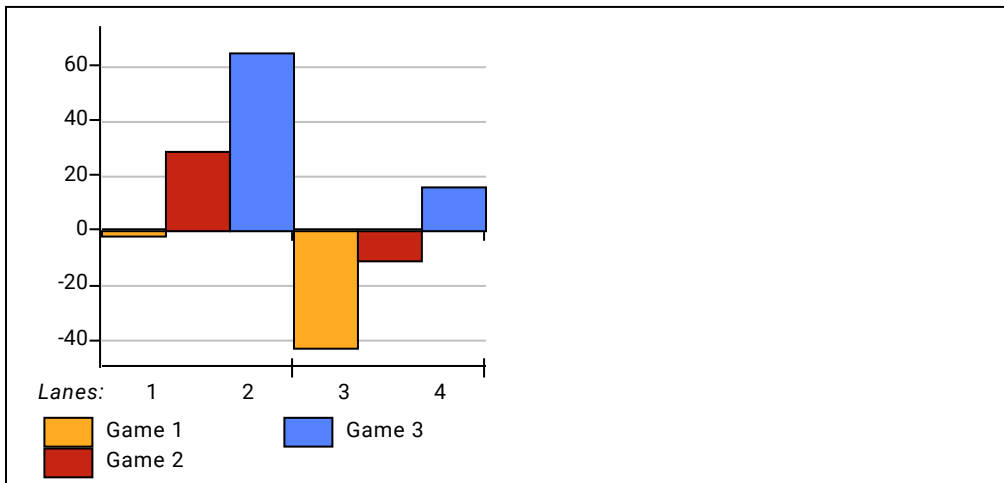

This report is for scores bowled December 19 which is Week 15 of 15

Team Average vs Avg of Scores

Average of Scores for Each Game

Amount Over/Under Team Average

This report is for scores bowled December 19 which is Week 15 of 15